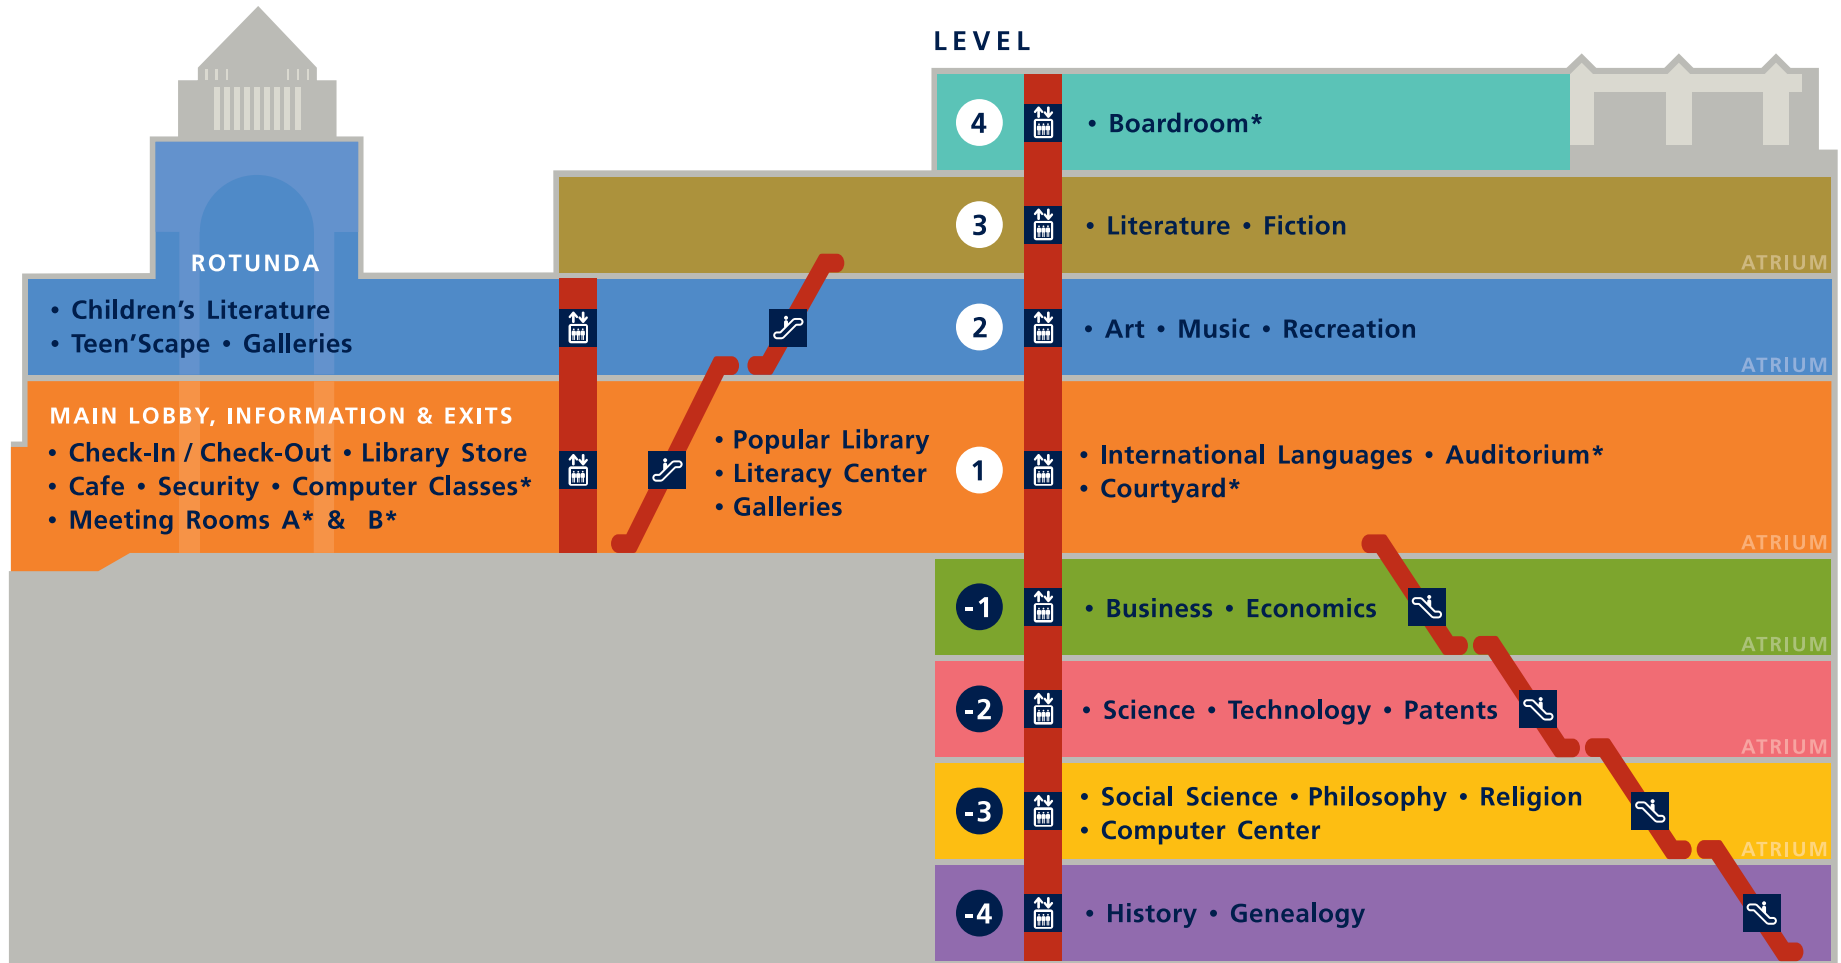

Richard J. Riordan Central Library

630 West Fifth Street, Downtown Los Angeles

Hours

Monday, Wednesday, Friday & Saturday

10 a.m. – 5:30 p.m.

Tuesday & Thursday

10 a.m. – 8 p.m.

Sunday & holidays

closed

For more information call 213.228.7000

or go online at www.lapl.org

LEGEND

Escalator

Elevator

* Only Open During Scheduled Programs & Events

LEVEL